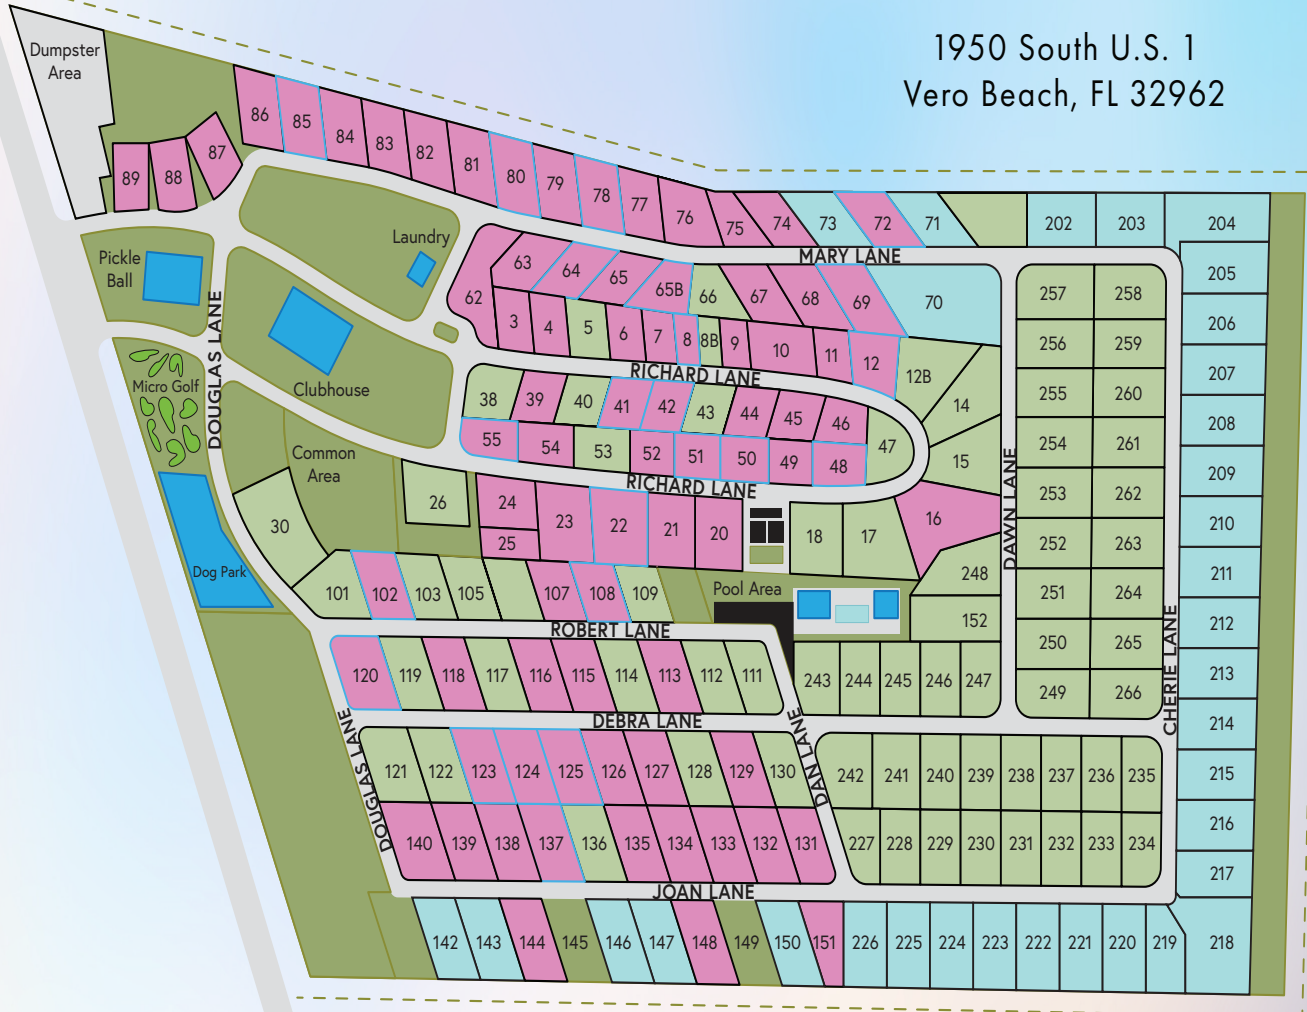

1950 South U.S. 1
Vero Beach, FL 32962

772-567-2764

MidwayEstates.com